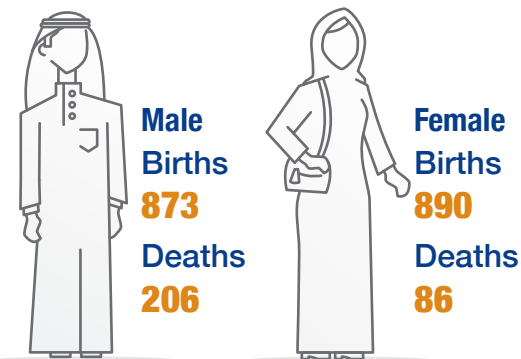

جهاز التخطيط والإحصاء
Planning and Statistics Authority

Glance

QATAR MONTHLY STATISTICS

Statistics of January 2022

Published by the Planning and Statistics Authority, giving a monthly statistical image on some economic, demographic and social aspects.

psaqatar psa_qatar www.psa.gov.qa

Births & Deaths