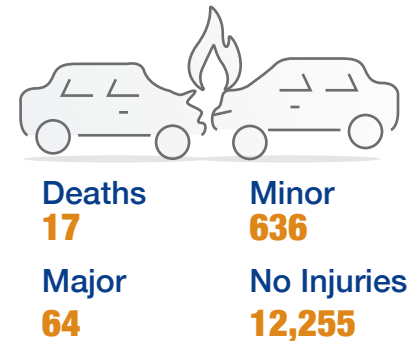

Traffic Accidents Cases