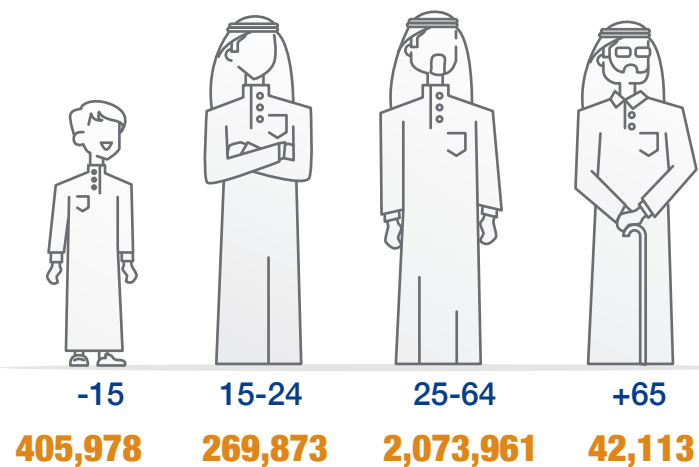

Population by Age Group