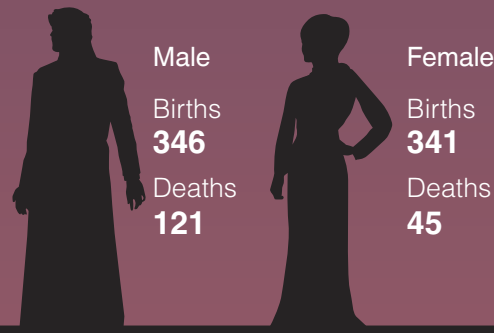

Glance QATAR MONTHLY STATISTICS

Statistics of April 2020

Published by the Planning and Statistics Authority, giving a monthly statistical image on some economic, demographic and social aspects.

psaqatar | psa_qatar | www.psa.gov.qa

جهاز التخطيط والإحصاء
Planning and Statistics Authority

Births & Deaths