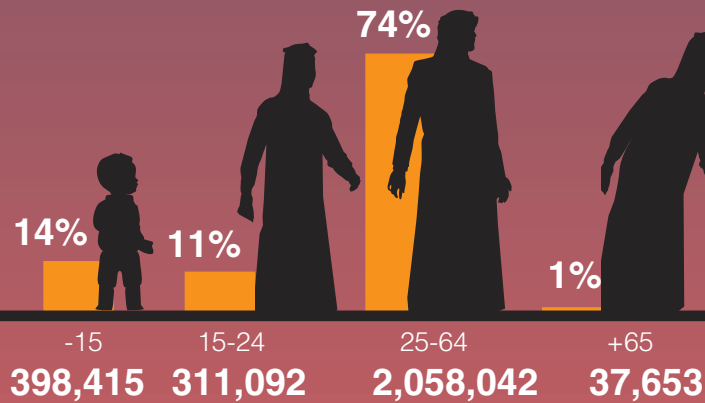

Population by Age Group