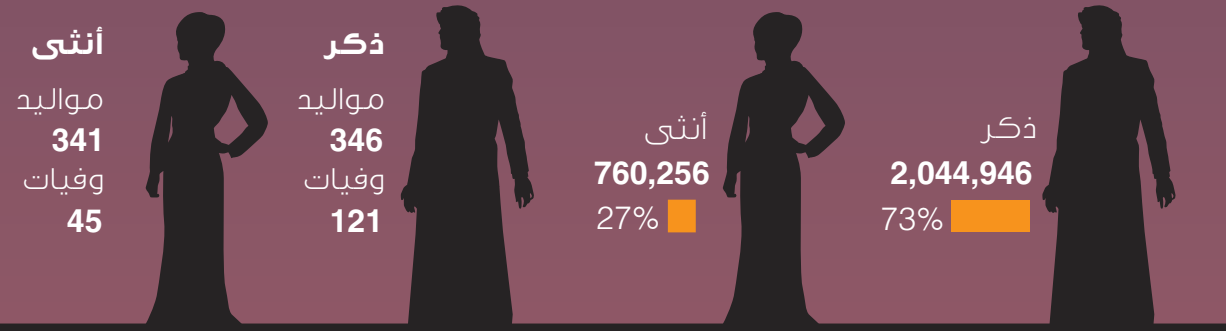

لمحة قطر؛ إحصاءات شهرية

إحصاءات أبريل 2020

تصدر عن جهاز التخطيط والإحصاء وتقديم لمحة إحصائية شهرية عن بعض الجوانب الاقتصادية والسكانية والاجتماعية.

psaqatar psa_qatar www.psa.gov.qa

جهاز التخطيط والإحصاء
Planning and Statistics Authority

المواليد أحياء والوفيات

السكان حسب فئات العمر