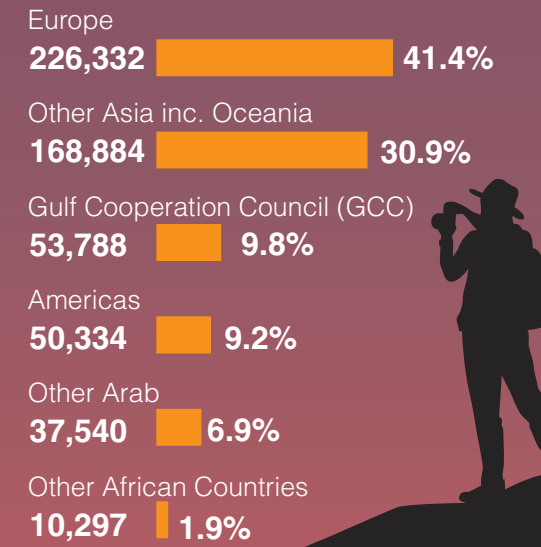

Electricity & Water

Social Security

Vessels Movement

Real Estate

Building Permits