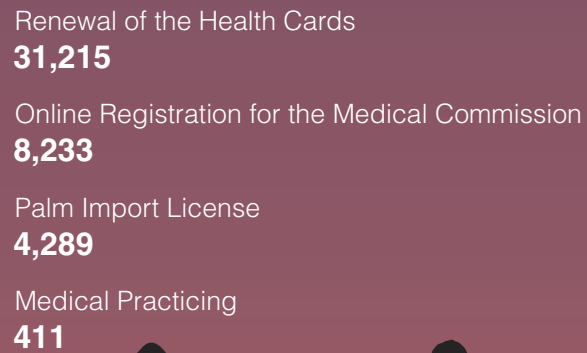

E-Government

Total Number of Visitors from the beginning of the Year 2020