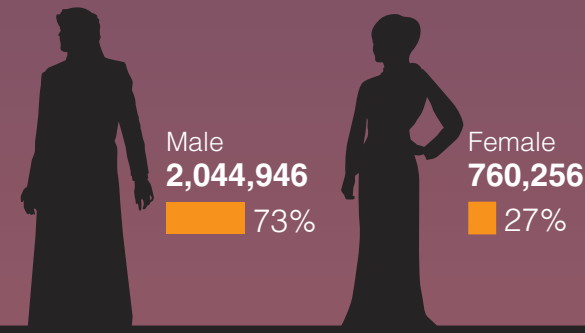

Population by Gender

These data represents the number of individuals in all age groups (Qataris and Non-Qataris) within the boundaries of the State of Qatar.