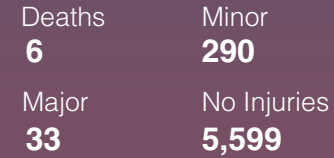

Traffic Accidents Cases