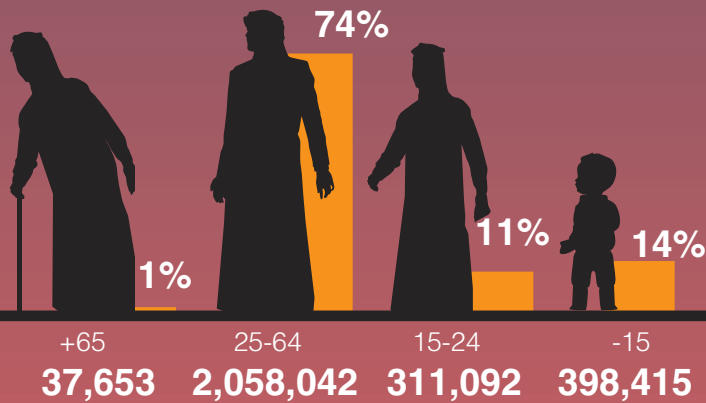

الكهرباء والماء

استخدام الكهرباء
3,188 صفا واط الساعة

استهلاك المياه
51,571 ألف متر مكعب

الزواج والطلاق

الزواج
150

الطلاق
12

الضمان الاجتماعي

عدد المستفيدين
15,411 فرد

قيمة الضمان الاجتماعي
84,265 ألف ريال قطري

قضايا الحوادث المرورية

وفاة	6
خفيفة	290
بليفة	33
بدون إصابات	5,599