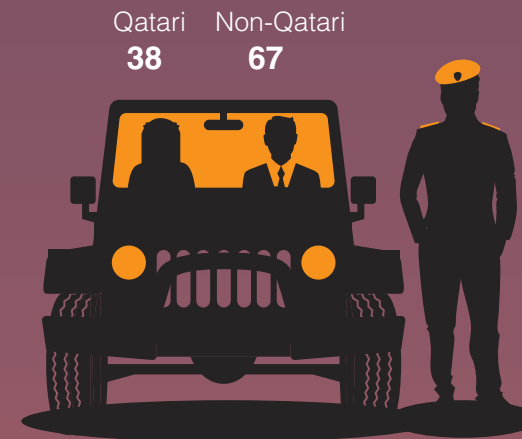

Marriages & Divorces

Traffic Accidents Cases

Driving Licenses Issued