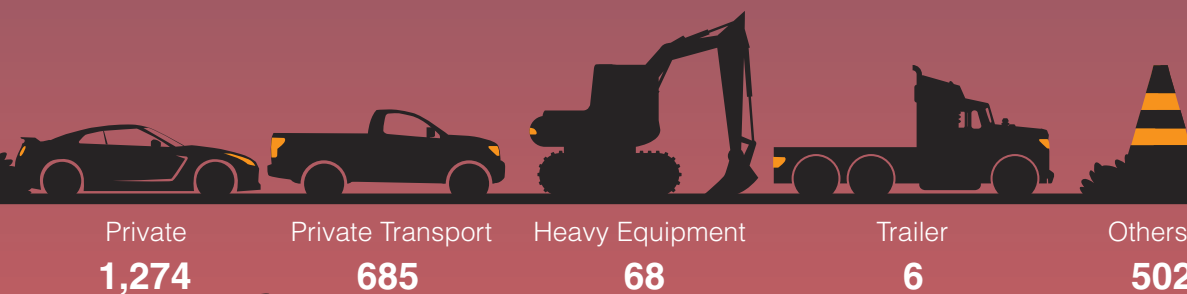

Vehicles by Type