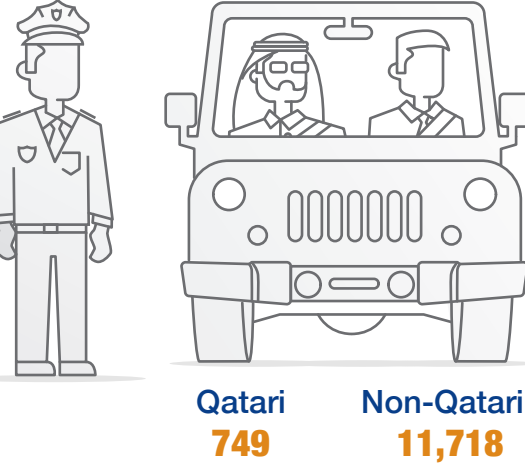

Driving Licenses Issued