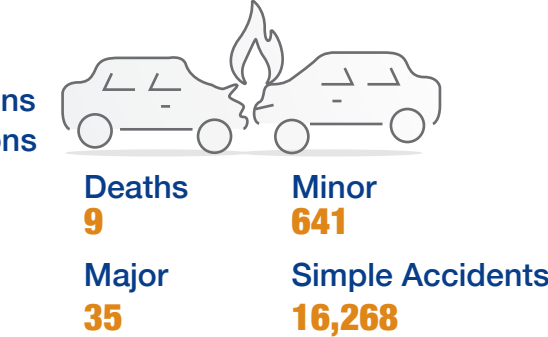

Traffic Accidents Cases