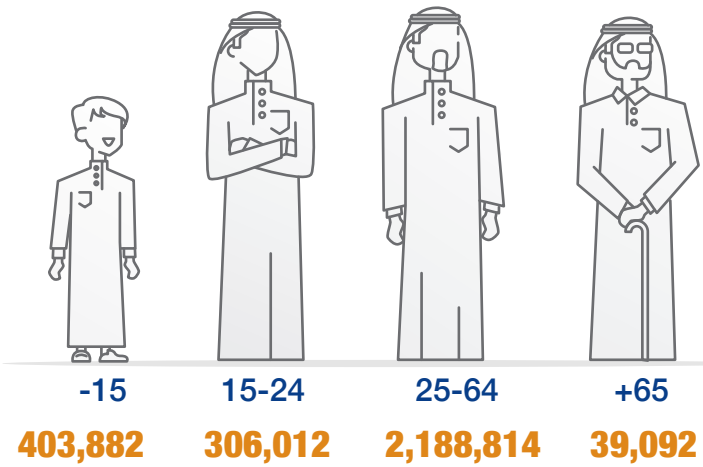

Population by Age Group