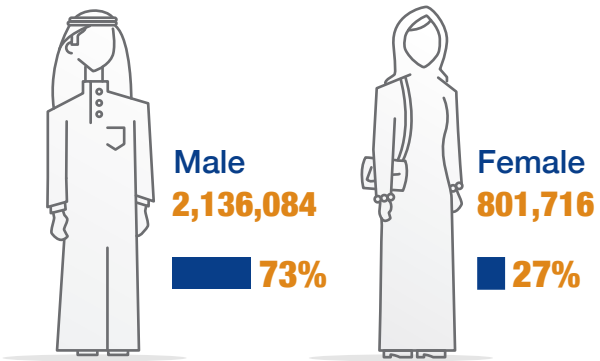

Population by Gender

These data represents the number of individuals in all age groups (Qataris and Non-Qataris) within the boundaries of the State of Qatar.