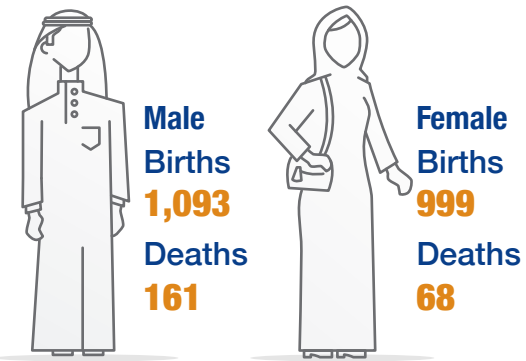

Glance

QATAR MONTHLY STATISTICS

Statistics of August 2022

Published by the Planning and Statistics Authority, giving a monthly statistical image on some economic, demographic and social aspects.

[psaqatar](#)
[psa_qatar](#)
[www.psa.gov.qa](#)

Births & Deaths