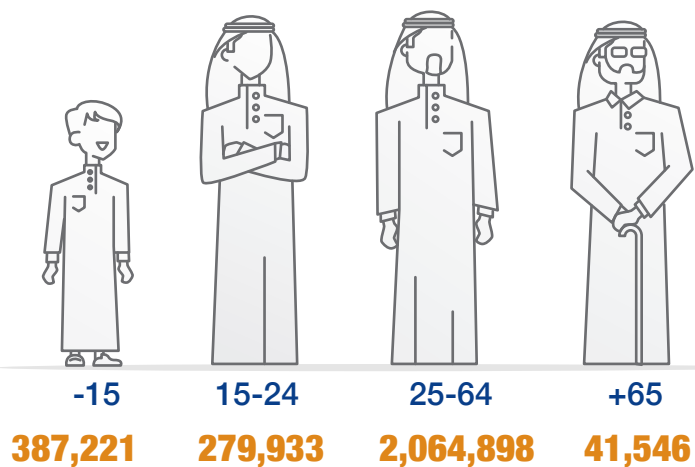

Population by Age Group