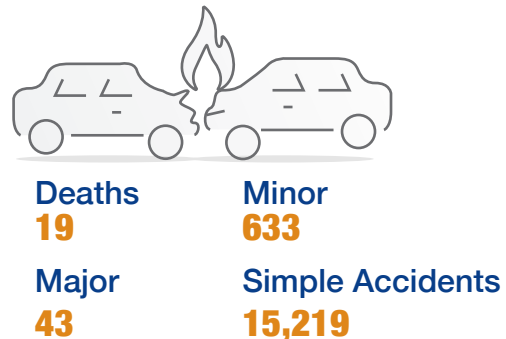

Traffic Accidents Cases