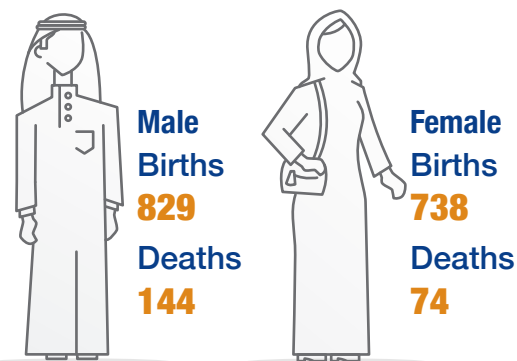

جهاز التخطيط والإحصاء
Planning and Statistics Authority

Glance

QATAR MONTHLY STATISTICS

Statistics of April 2022

Published by the Planning and Statistics Authority, giving a monthly statistical image on some economic, demographic and social aspects.

psaqatar psa_qatar www.psa.gov.qa

Births & Deaths